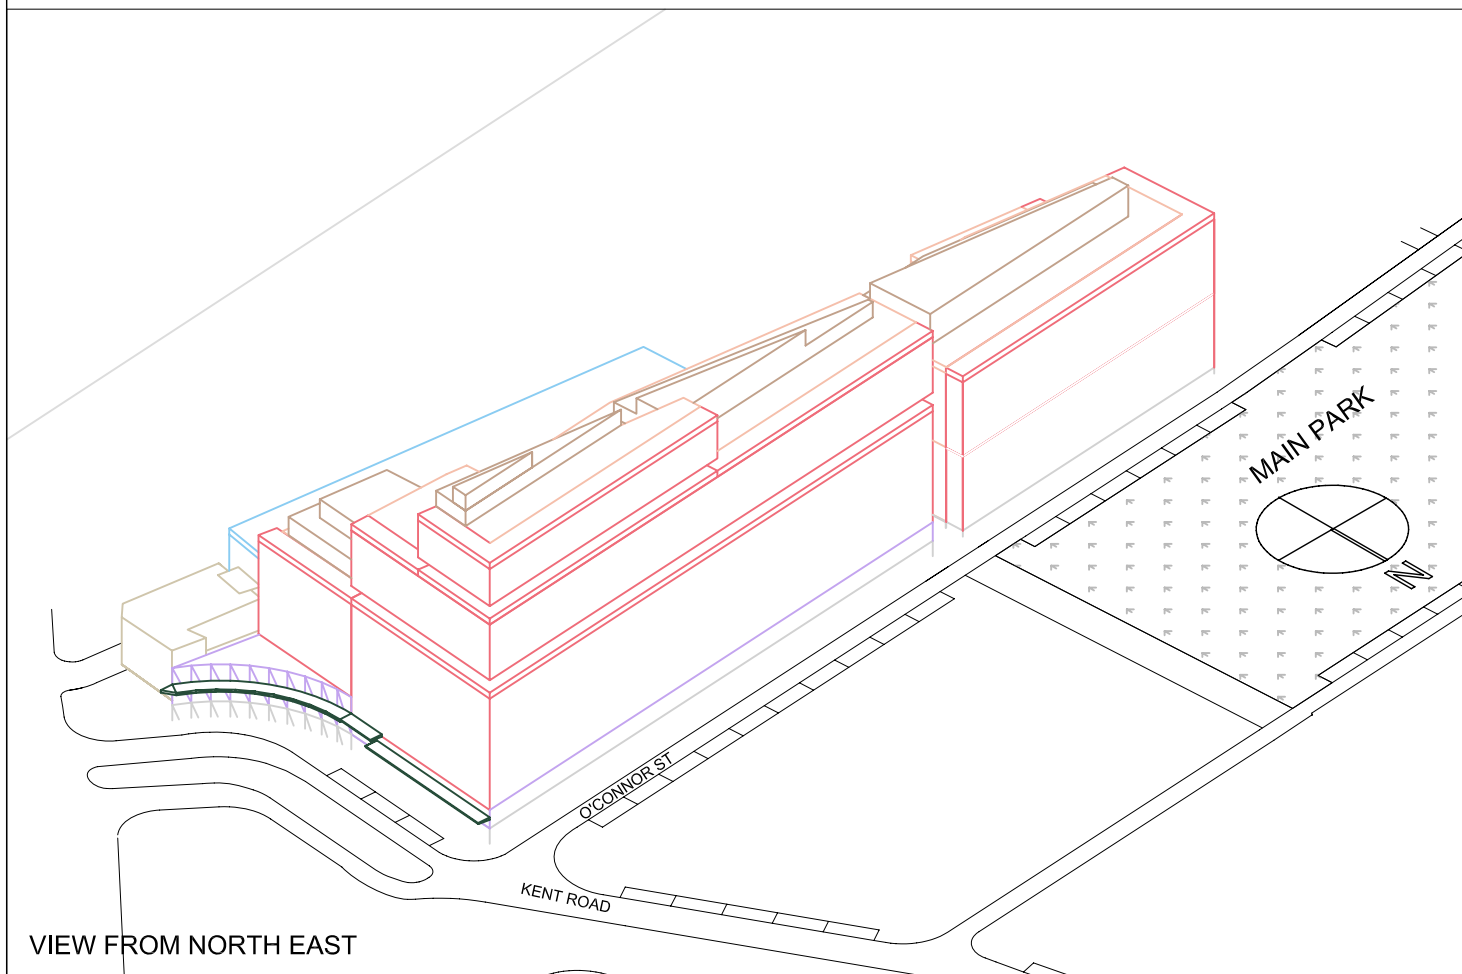

VIEW FROM SOUTH WEST

VIEW FROM SOUTH EAST

VIEW FROM NORTH EAST

VIEW FROM NORTH WEST

LEGEND

- ▭ RESIDENTIAL
- ▭ BALCONY / ARTICULATION ZONE TO RESIDENTIAL
- ▭ COMMERCIAL
- ▭ RETAIL
- ▭ PLANT ZONE
- ▭ HERITAGE
- ▭ AWNING

0 10 20 30 40m

Carlton & United Brewery Site
COX/ATA

CONCEPT PLAN ENVELOPES
ISOMETRIC VIEWS - BLOCK 11

Drawing Number_REV
 CP_04_A-14-10_05
 Date
 October 2006