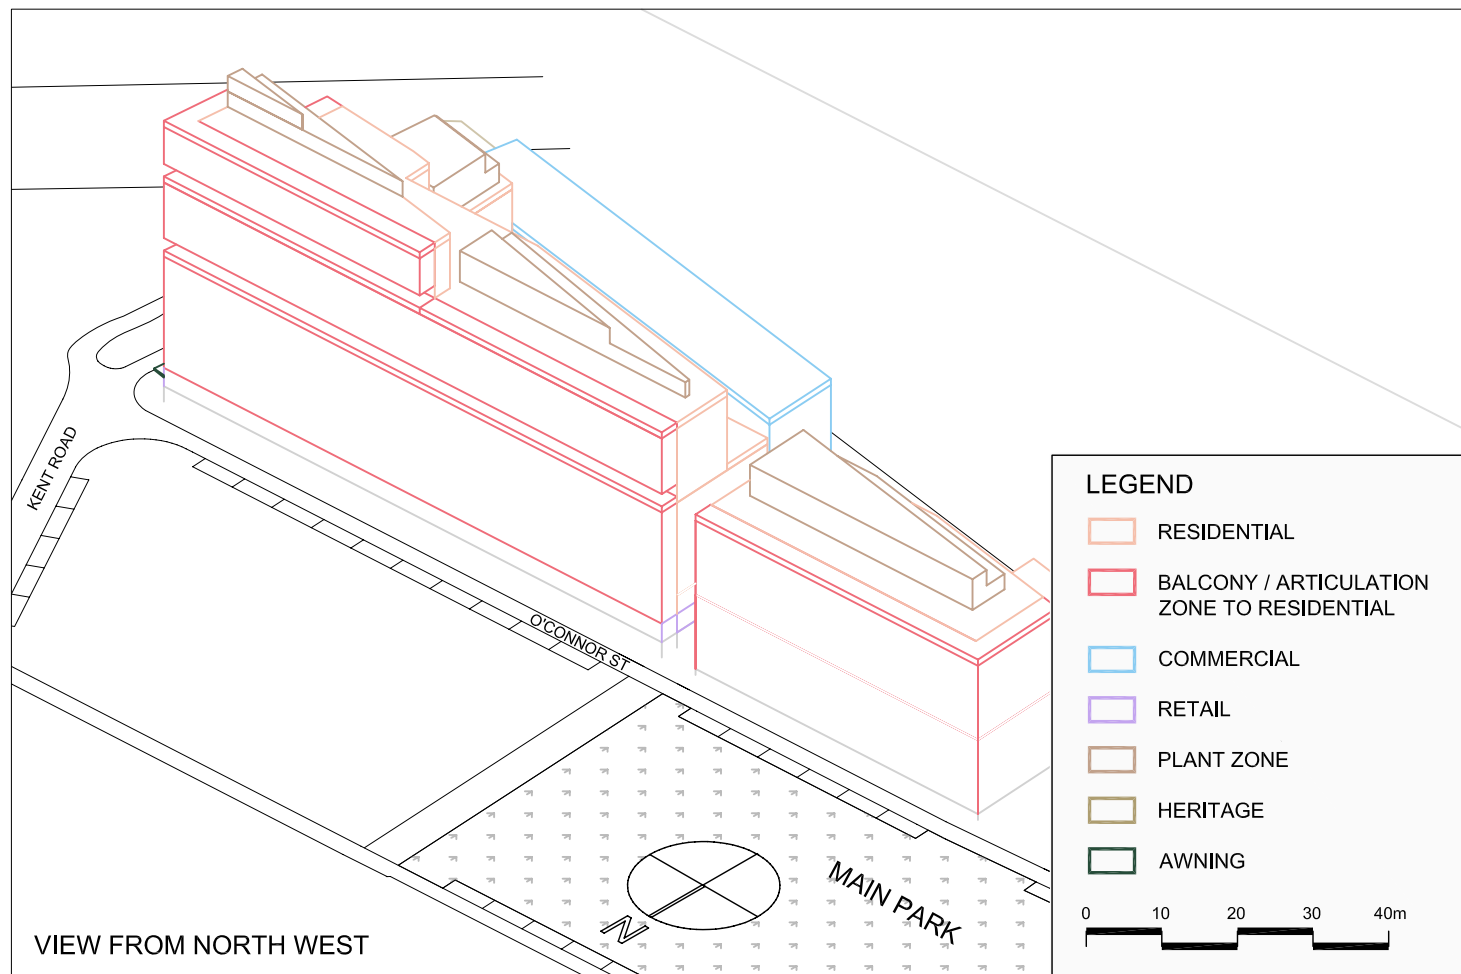

VIEW FROM SOUTH WEST

VIEW FROM SOUTH EAST

VIEW FROM NORTH EAST

VIEW FROM NORTH WEST

LEGEND

- ▭ RESIDENTIAL
- ▭ BALCONY / ARTICULATION ZONE TO RESIDENTIAL
- ▭ COMMERCIAL
- ▭ RETAIL
- ▭ PLANT ZONE
- ▭ HERITAGE
- ▭ AWNING

0 10 20 30 40m

Carlton & United Brewery Site
COX/ATA

CONCEPT PLAN ENVELOPES
ISOMETRIC VIEWS - BLOCK 11

Drawing Number_REV
 CP_04_A-14-10_05
 Date
 October 2006