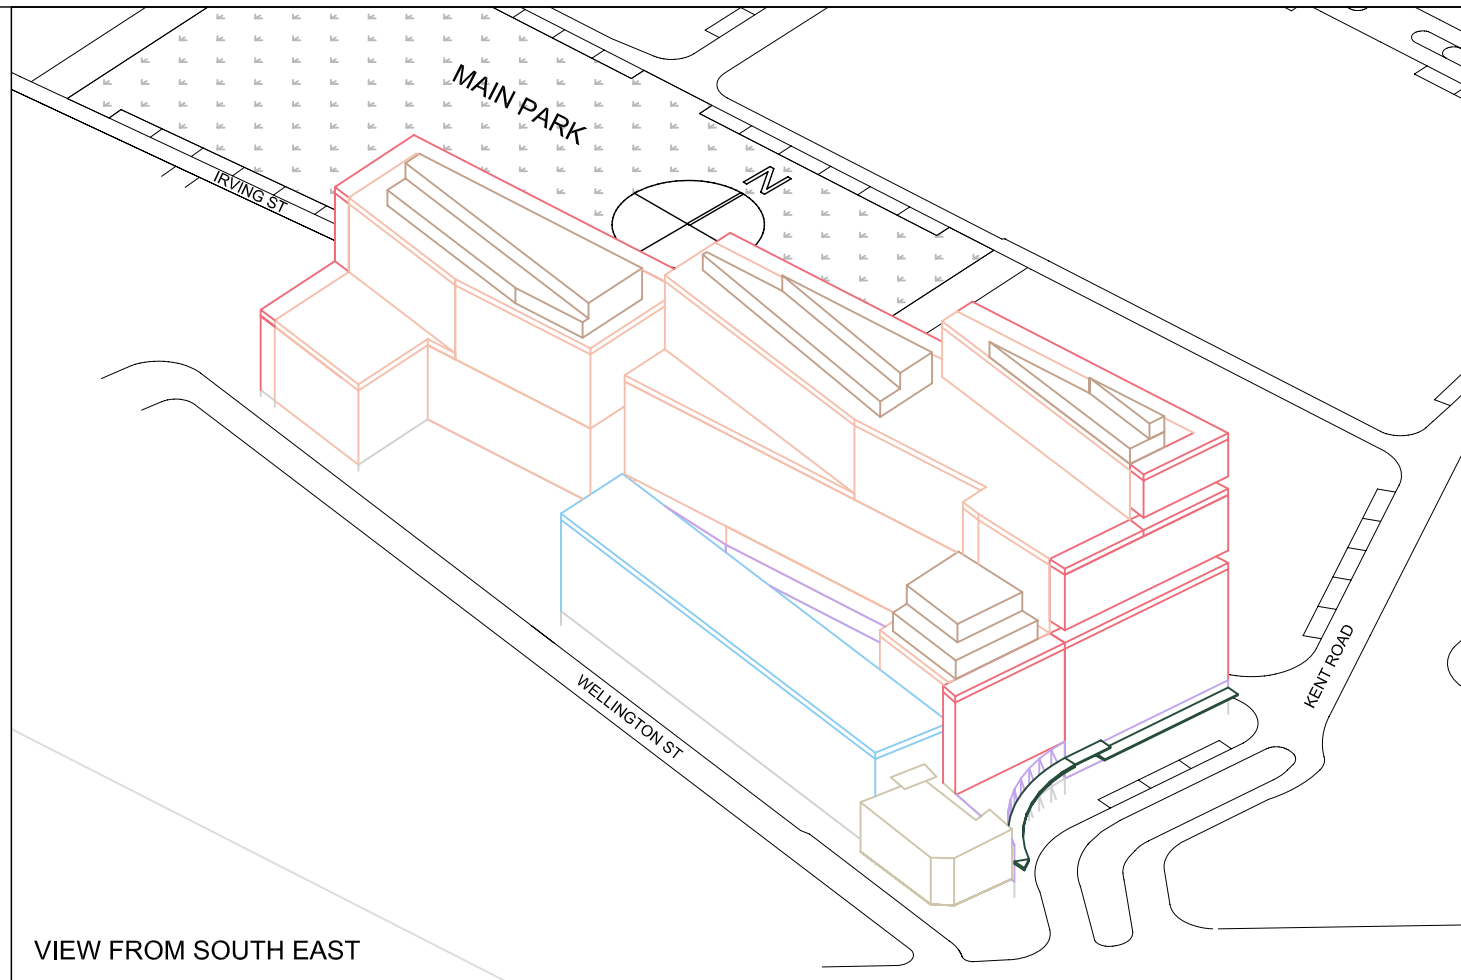

VIEW FROM SOUTH WEST

VIEW FROM SOUTH EAST

VIEW FROM NORTH EAST

VIEW FROM NORTH WEST

LEGEND

- ▭ RESIDENTIAL
- ▭ BALCONY / ARTICULATION ZONE TO RESIDENTIAL
- ▭ COMMERCIAL
- ▭ RETAIL
- ▭ PLANT ZONE
- ▭ HERITAGE
- ▭ AWNING

0 10 20 30 40m

Carlton & United Brewery Site
COX/ATA

CONCEPT PLAN ENVELOPES
ISOMETRIC VIEWS - BLOCK 11

Drawing Number_REV
 CP_04_A-14-10_05
 Date
 October 2006