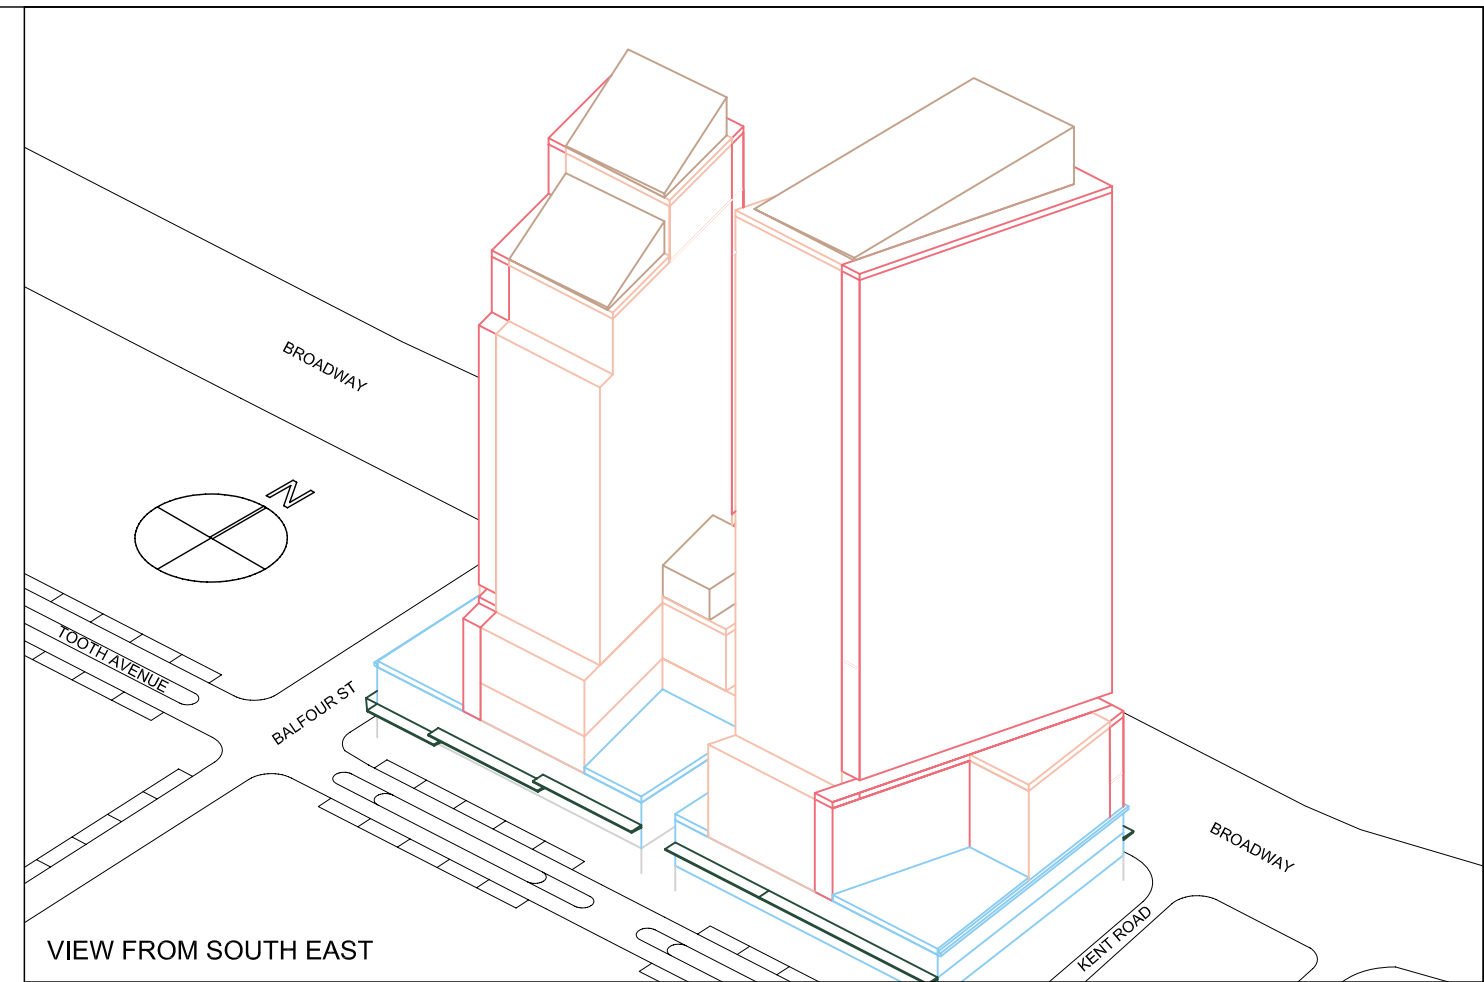

VIEW FROM SOUTH WEST

VIEW FROM SOUTH EAST

VIEW FROM NORTH EAST

VIEW FROM NORTH WEST

LEGEND

- ▭ RESIDENTIAL
- ▭ BALCONY / ARTICULATION ZONE TO RESIDENTIAL
- ▭ COMMERCIAL
- ▭ RETAIL
- ▭ PLANT ZONE
- ▭ HERITAGE
- ▭ AWNING

0 10 20 30 40m

Carlton & United Brewery Site
COX/ATA

CONCEPT PLAN ENVELOPES
ISOMETRIC VIEWS - BLOCK 2

Drawing Number_REV
 CP_04_A-14-02_05
 Date
 October 2006