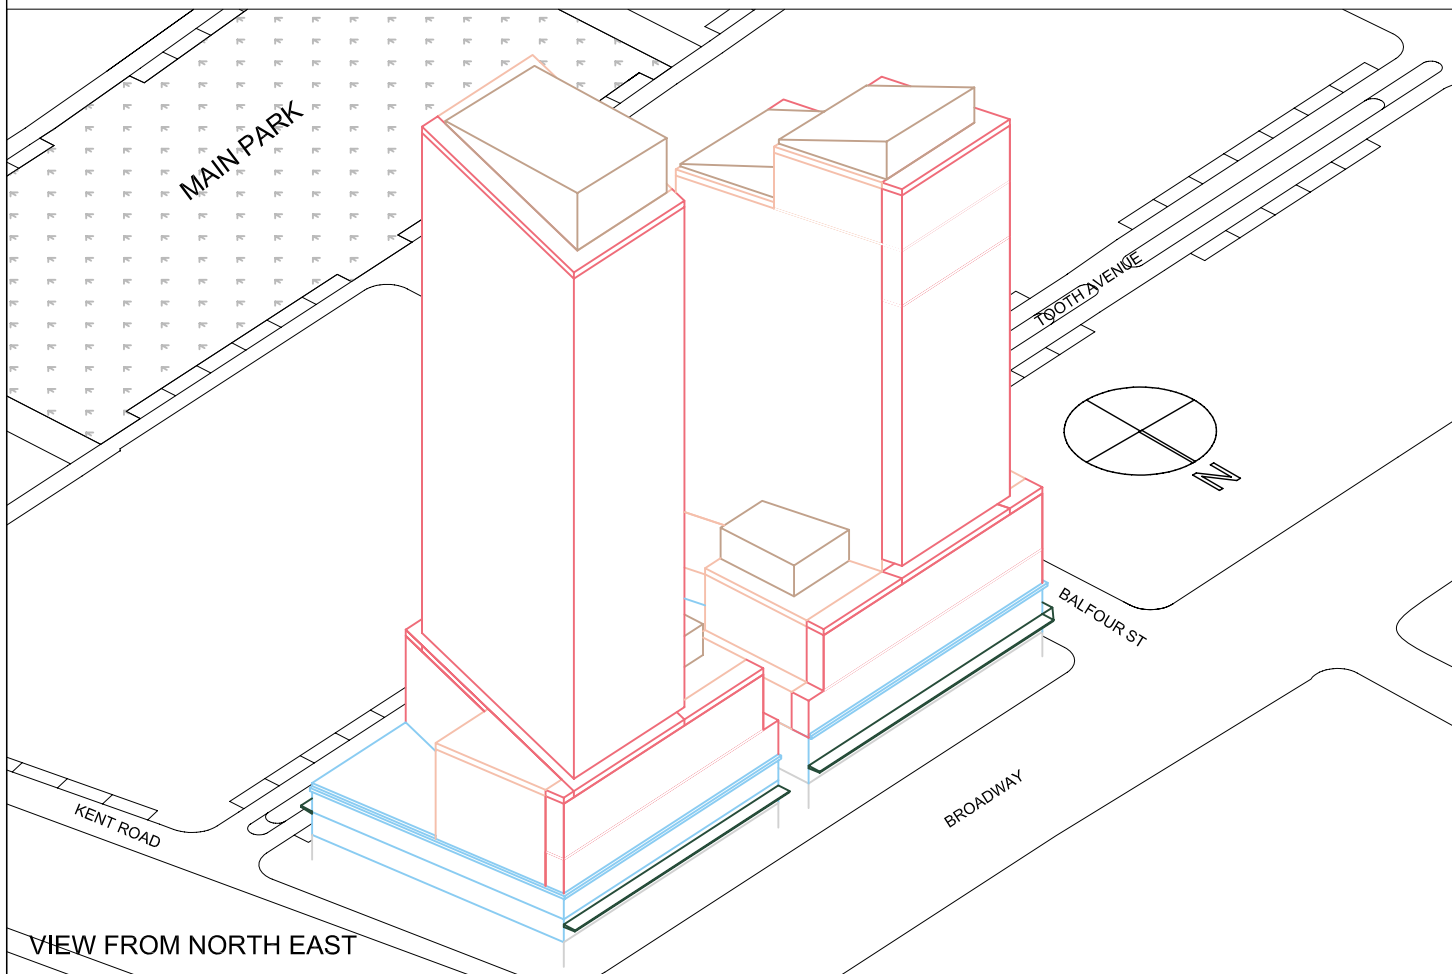

VIEW FROM SOUTH WEST

VIEW FROM SOUTH EAST

VIEW FROM NORTH EAST

VIEW FROM NORTH WEST

LEGEND

- ▭ RESIDENTIAL
- ▭ BALCONY / ARTICULATION ZONE TO RESIDENTIAL
- ▭ COMMERCIAL
- ▭ RETAIL
- ▭ PLANT ZONE
- ▭ HERITAGE
- ▭ AWNING

0 10 20 30 40m

Carlton & United Brewery Site
COX/ATA

CONCEPT PLAN ENVELOPES
ISOMETRIC VIEWS - BLOCK 2

Drawing Number_REV
 CP_04_A-14-02_05
 Date
 October 2006