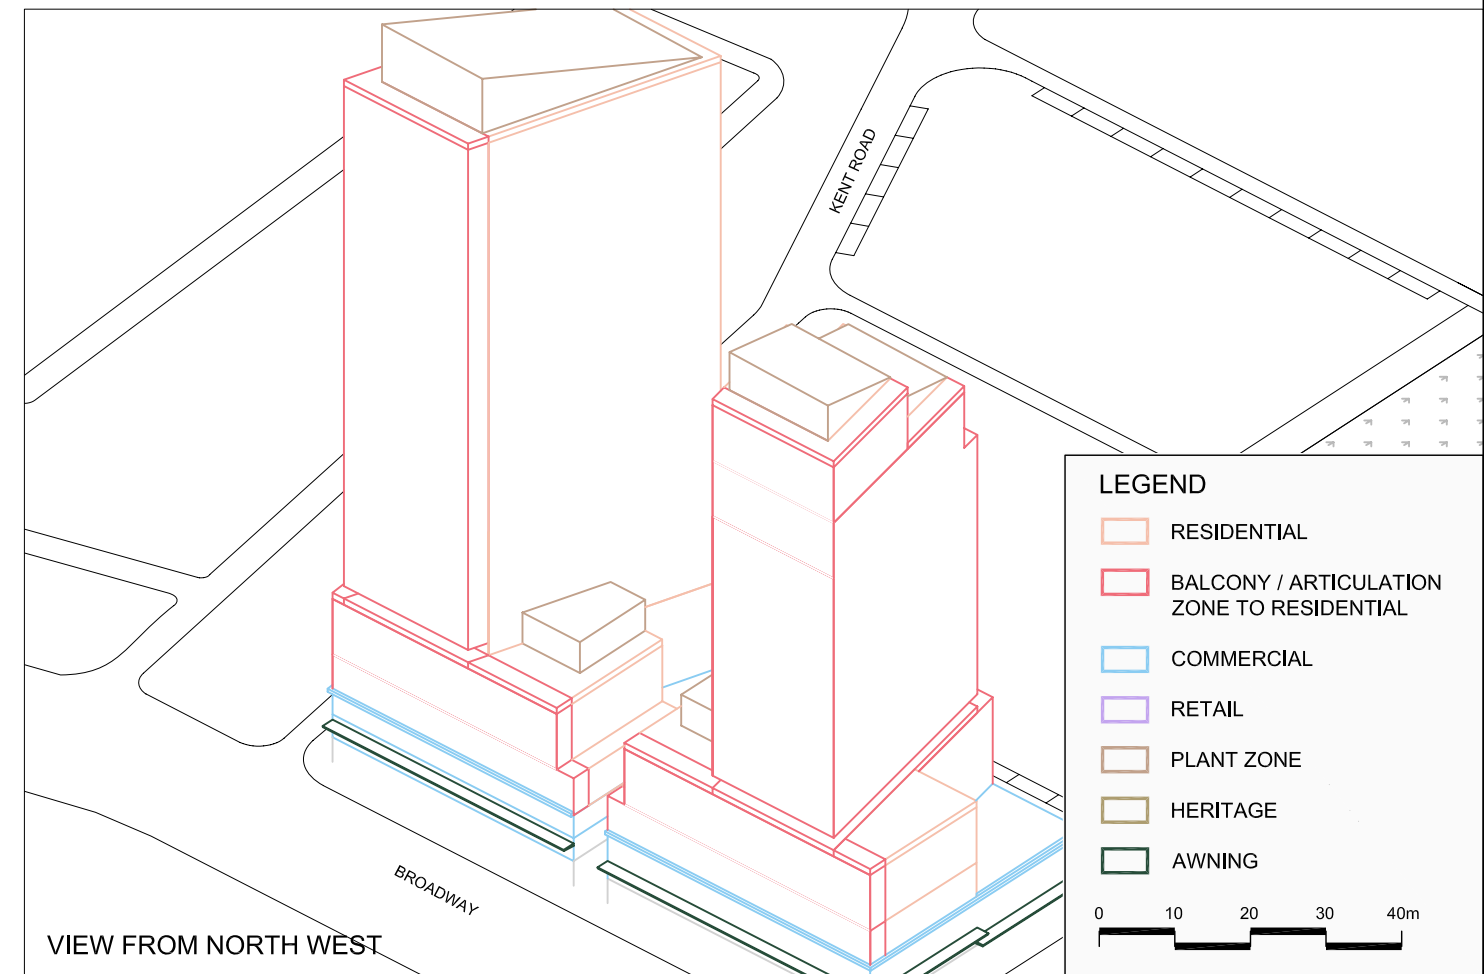

VIEW FROM SOUTH WEST

VIEW FROM SOUTH EAST

VIEW FROM NORTH EAST

VIEW FROM NORTH WEST

LEGEND

- ▭ RESIDENTIAL
- ▭ BALCONY / ARTICULATION ZONE TO RESIDENTIAL
- ▭ COMMERCIAL
- ▭ RETAIL
- ▭ PLANT ZONE
- ▭ HERITAGE
- ▭ AWNING

0 10 20 30 40m

Carlton & United Brewery Site
COX/ATA

CONCEPT PLAN ENVELOPES
ISOMETRIC VIEWS - BLOCK 2

Drawing Number_REV
 CP_04_A-14-02_05
 Date
 October 2006