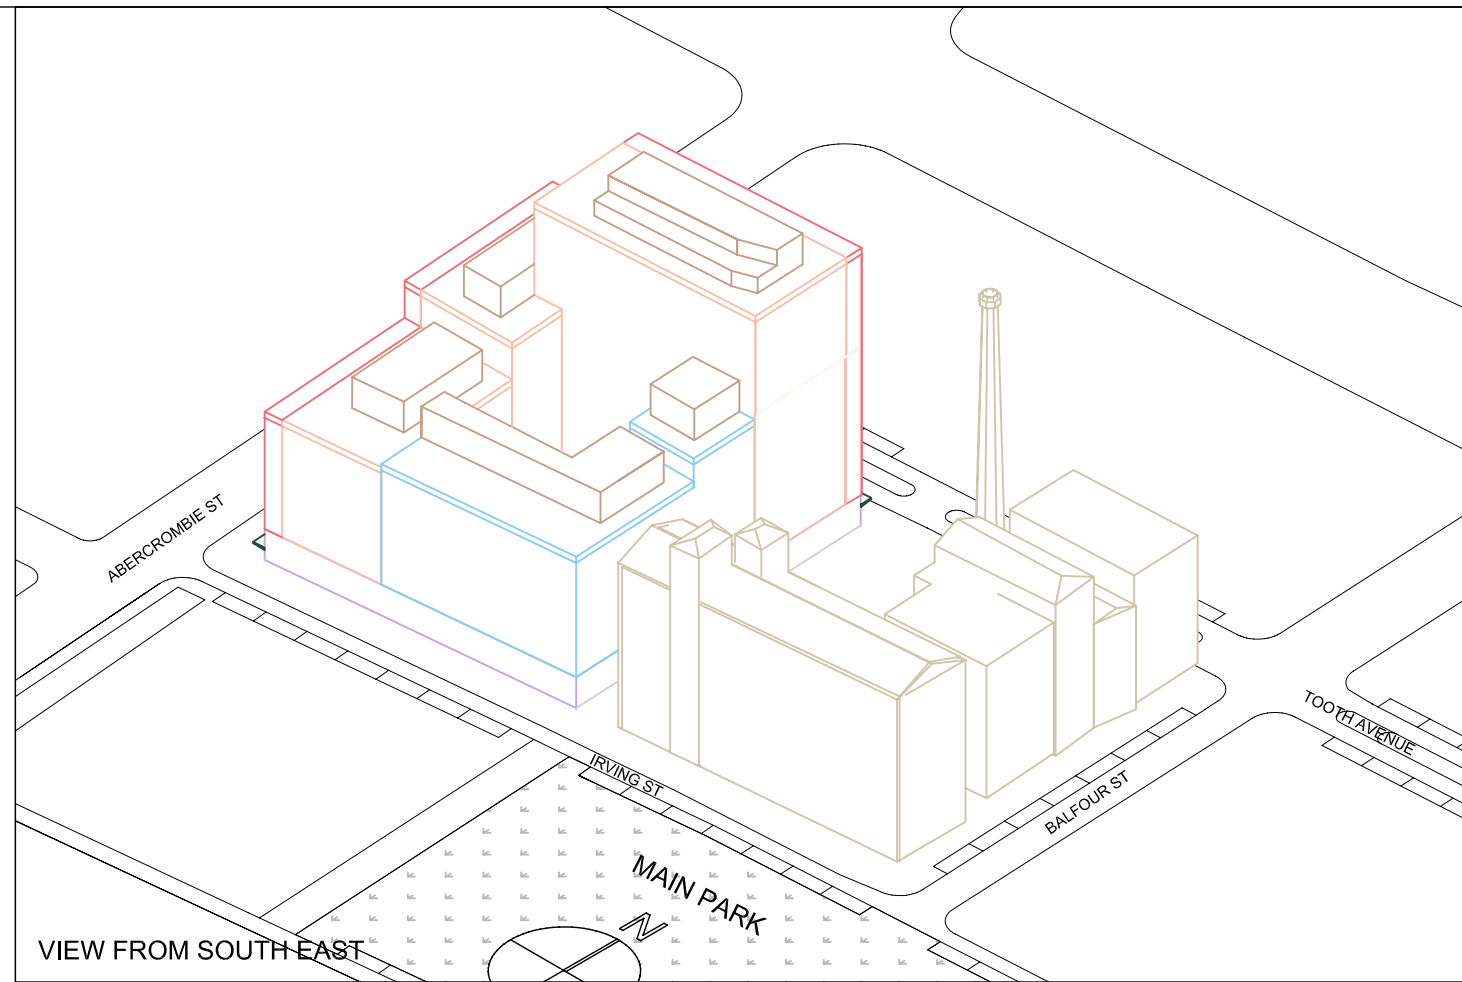

VIEW FROM SOUTH WEST

VIEW FROM SOUTH EAST

VIEW FROM NORTH EAST

VIEW FROM NORTH WEST

LEGEND

- RESIDENTIAL
- BALCONY / ARTICULATION ZONE TO RESIDENTIAL
- COMMERCIAL
- RETAIL
- PLANT ZONE
- HERITAGE
- AWNING

0 10 20 30 40m

Carlton & United Brewery Site
COX/ATA

CONCEPT PLAN ENVELOPES
ISOMETRIC VIEWS - BLOCK 4

Drawing Number_REV
CP_04_A-14-04_05
Date
October 2006