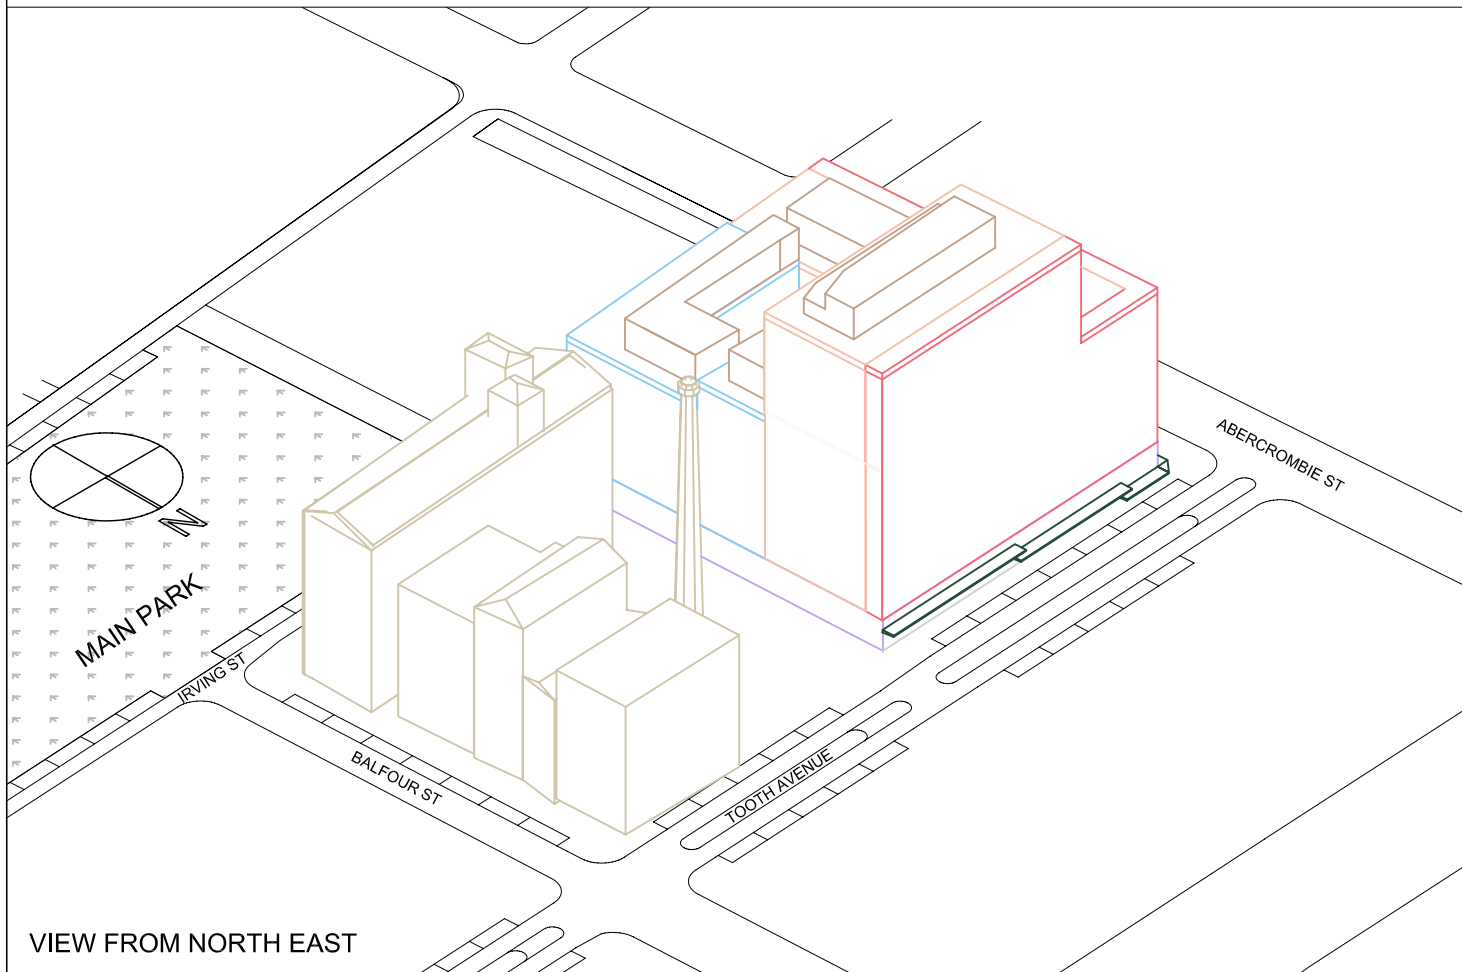

VIEW FROM SOUTH WEST

VIEW FROM SOUTH EAST

VIEW FROM NORTH EAST

VIEW FROM NORTH WEST

LEGEND

- RESIDENTIAL
- BALCONY / ARTICULATION ZONE TO RESIDENTIAL
- COMMERCIAL
- RETAIL
- PLANT ZONE
- HERITAGE
- AWNING

0 10 20 30 40m

Carlton & United Brewery Site
COX/ATA

CONCEPT PLAN ENVELOPES
ISOMETRIC VIEWS - BLOCK 4

Drawing Number_REV
CP_04_A-14-04_05
Date
October 2006