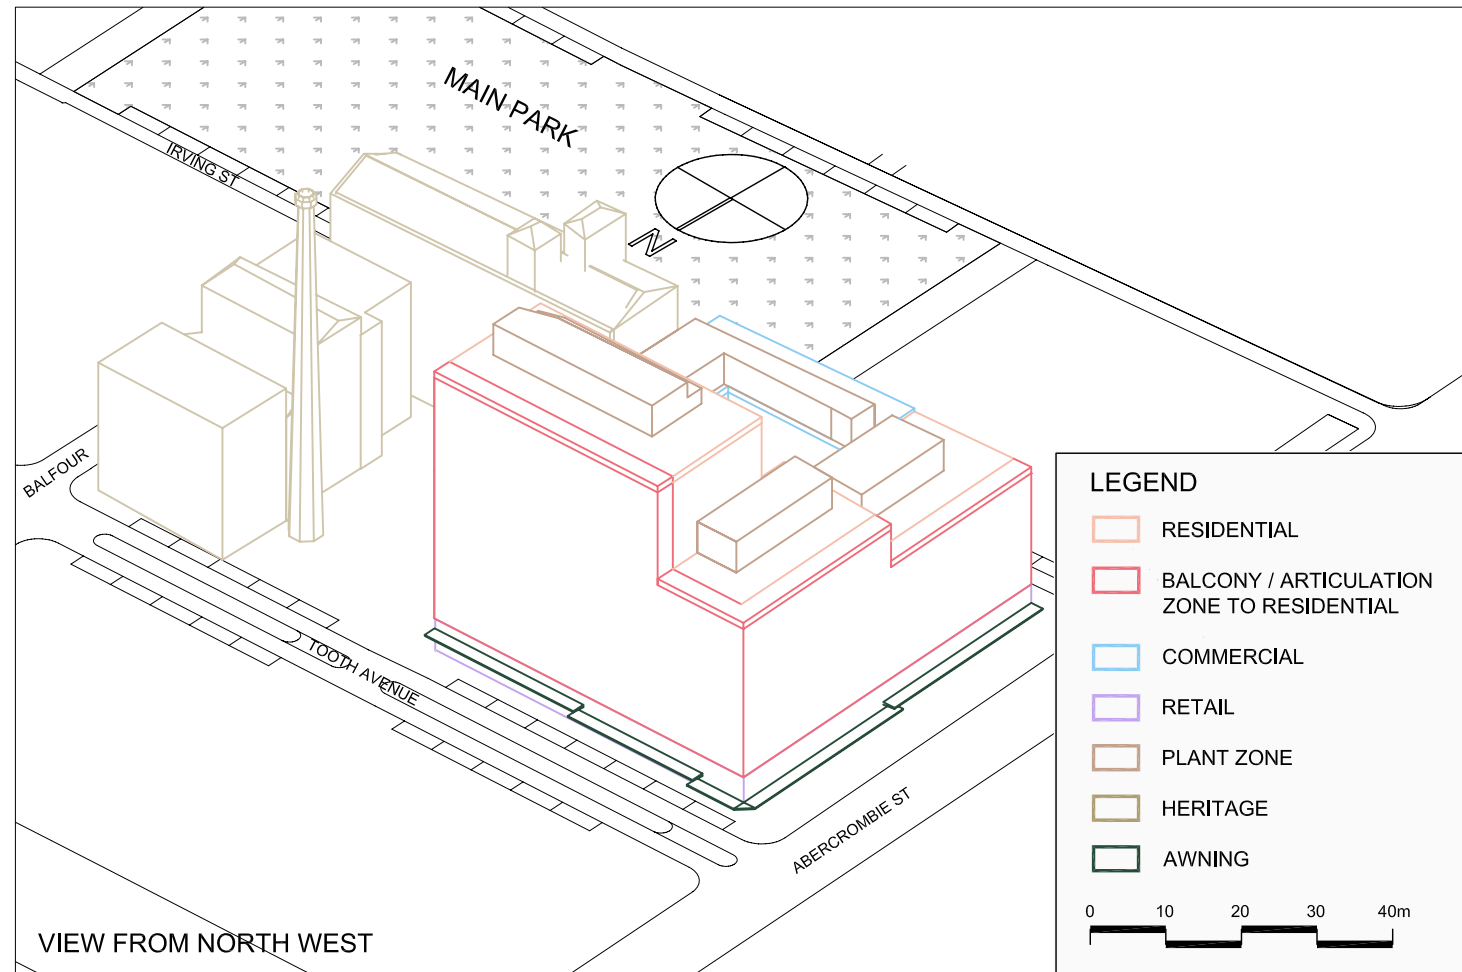

VIEW FROM SOUTH WEST

VIEW FROM SOUTH EAST

VIEW FROM NORTH EAST

VIEW FROM NORTH WEST

LEGEND

- RESIDENTIAL
- BALCONY / ARTICULATION ZONE TO RESIDENTIAL
- COMMERCIAL
- RETAIL
- PLANT ZONE
- HERITAGE
- AWNING

0 10 20 30 40m

Carlton & United Brewery Site
COX/ATA

CONCEPT PLAN ENVELOPES
ISOMETRIC VIEWS - BLOCK 4

Drawing Number_REV
CP_04_A-14-04_05
Date
October 2006