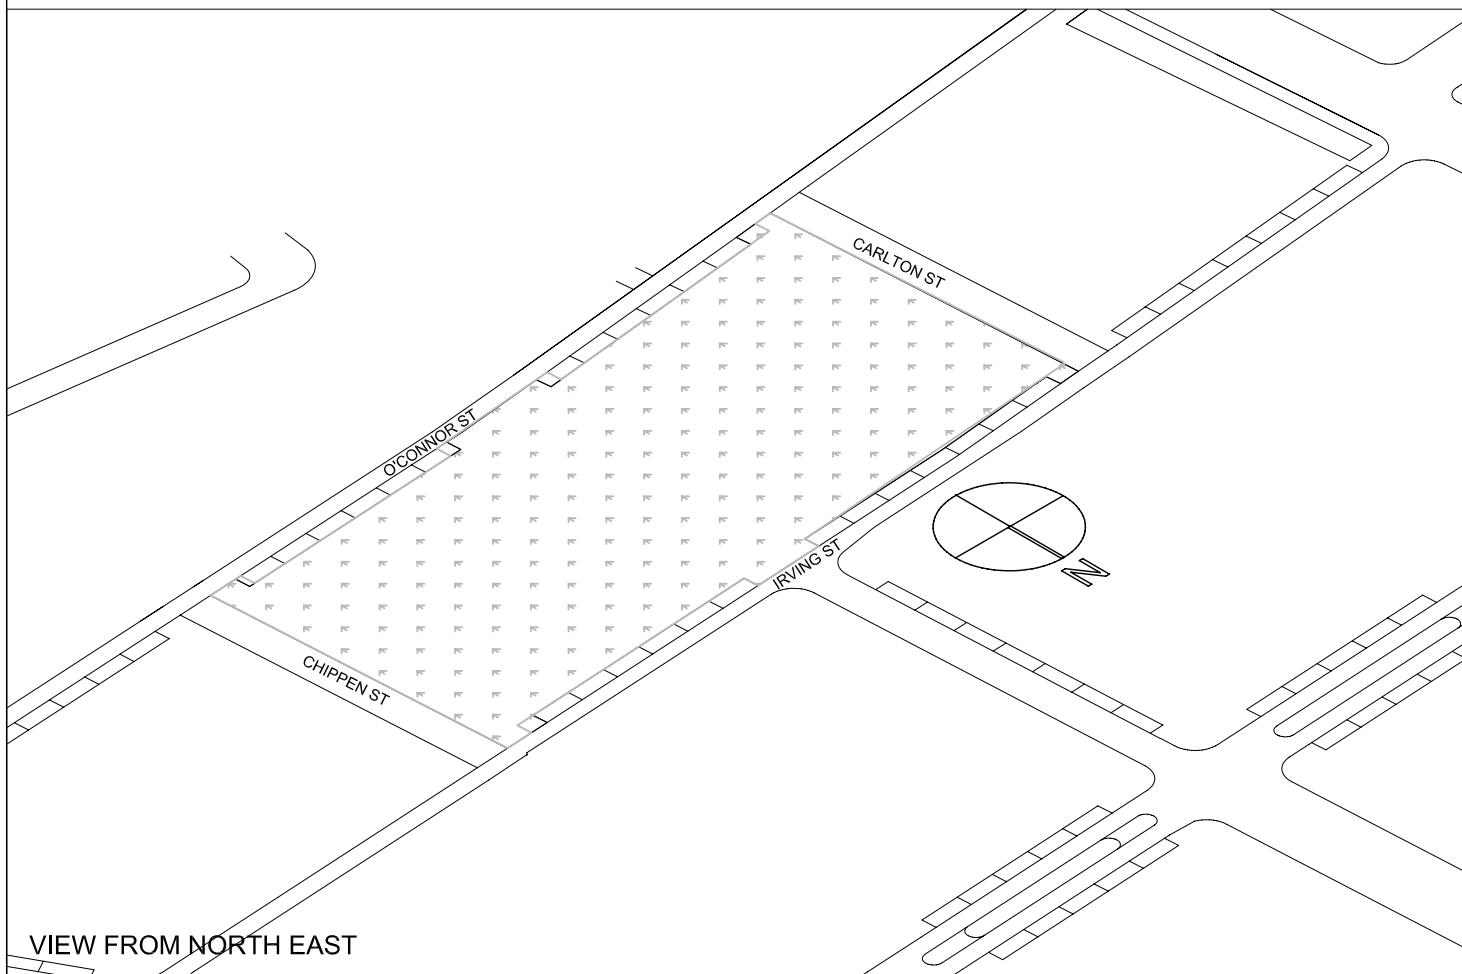

VIEW FROM SOUTH WEST

VIEW FROM SOUTH EAST

VIEW FROM NORTH EAST

VIEW FROM NORTH WEST

Carlton & United Brewery Site
COX/ATA

CONCEPT PLAN ENVELOPES
ISOMETRIC VIEWS - PARK

Drawing Number_REV
 CP_04_A-14-11_05
 Date
 October 2006