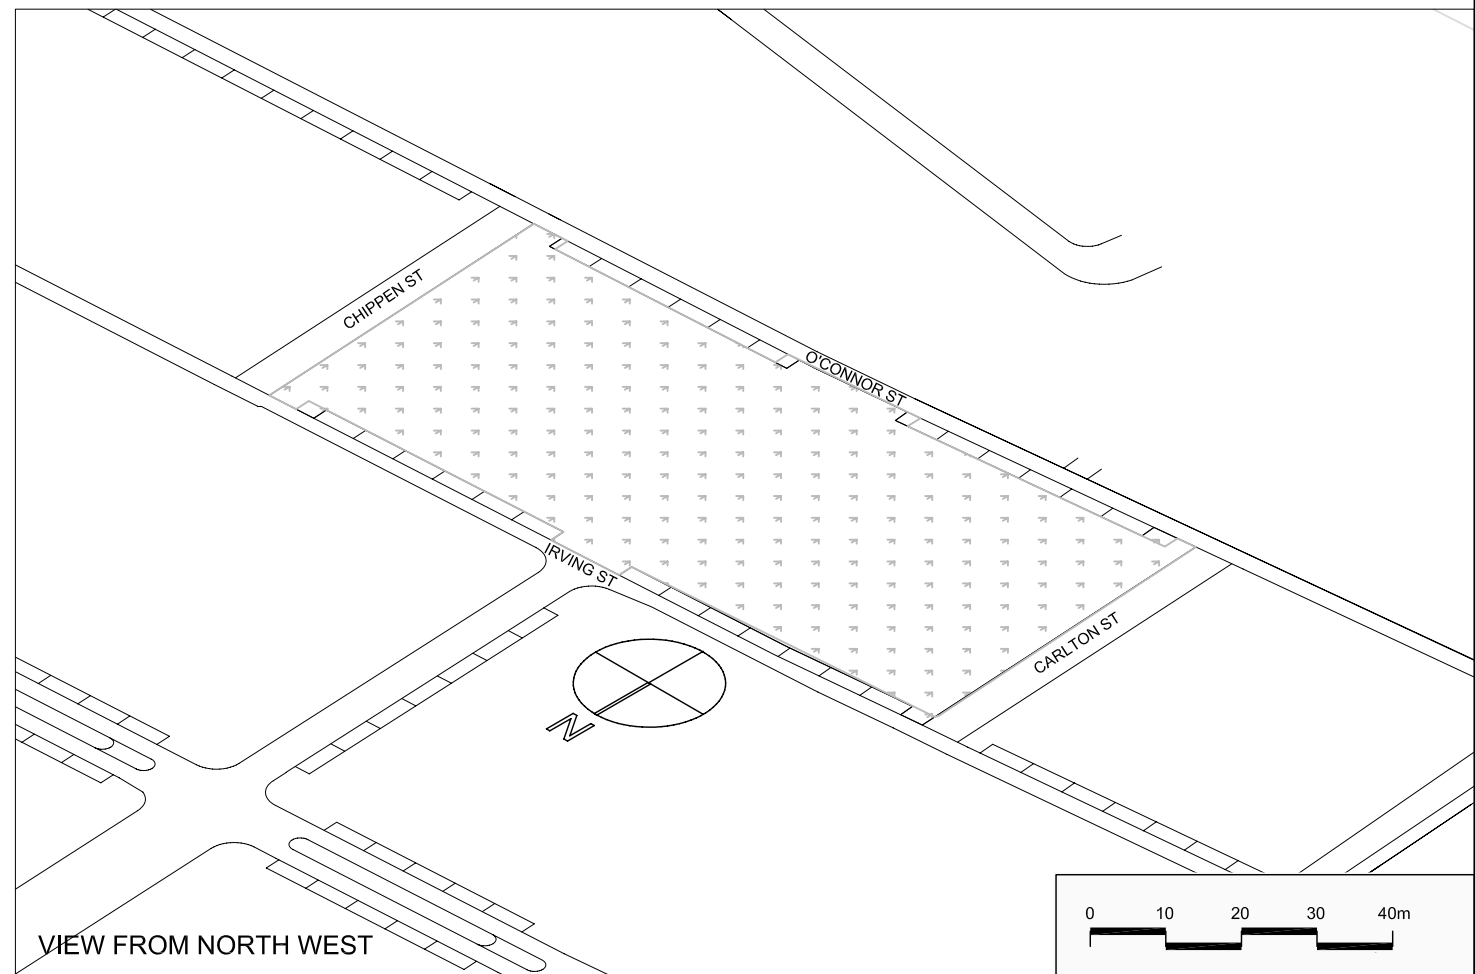

VIEW FROM SOUTH WEST

VIEW FROM SOUTH EAST

VIEW FROM NORTH EAST

VIEW FROM NORTH WEST

Carlton & United Brewery Site
COX/ATA

CONCEPT PLAN ENVELOPES
ISOMETRIC VIEWS - PARK

Drawing Number_REV
 CP_04_A-14-11_05
 Date
 October 2006