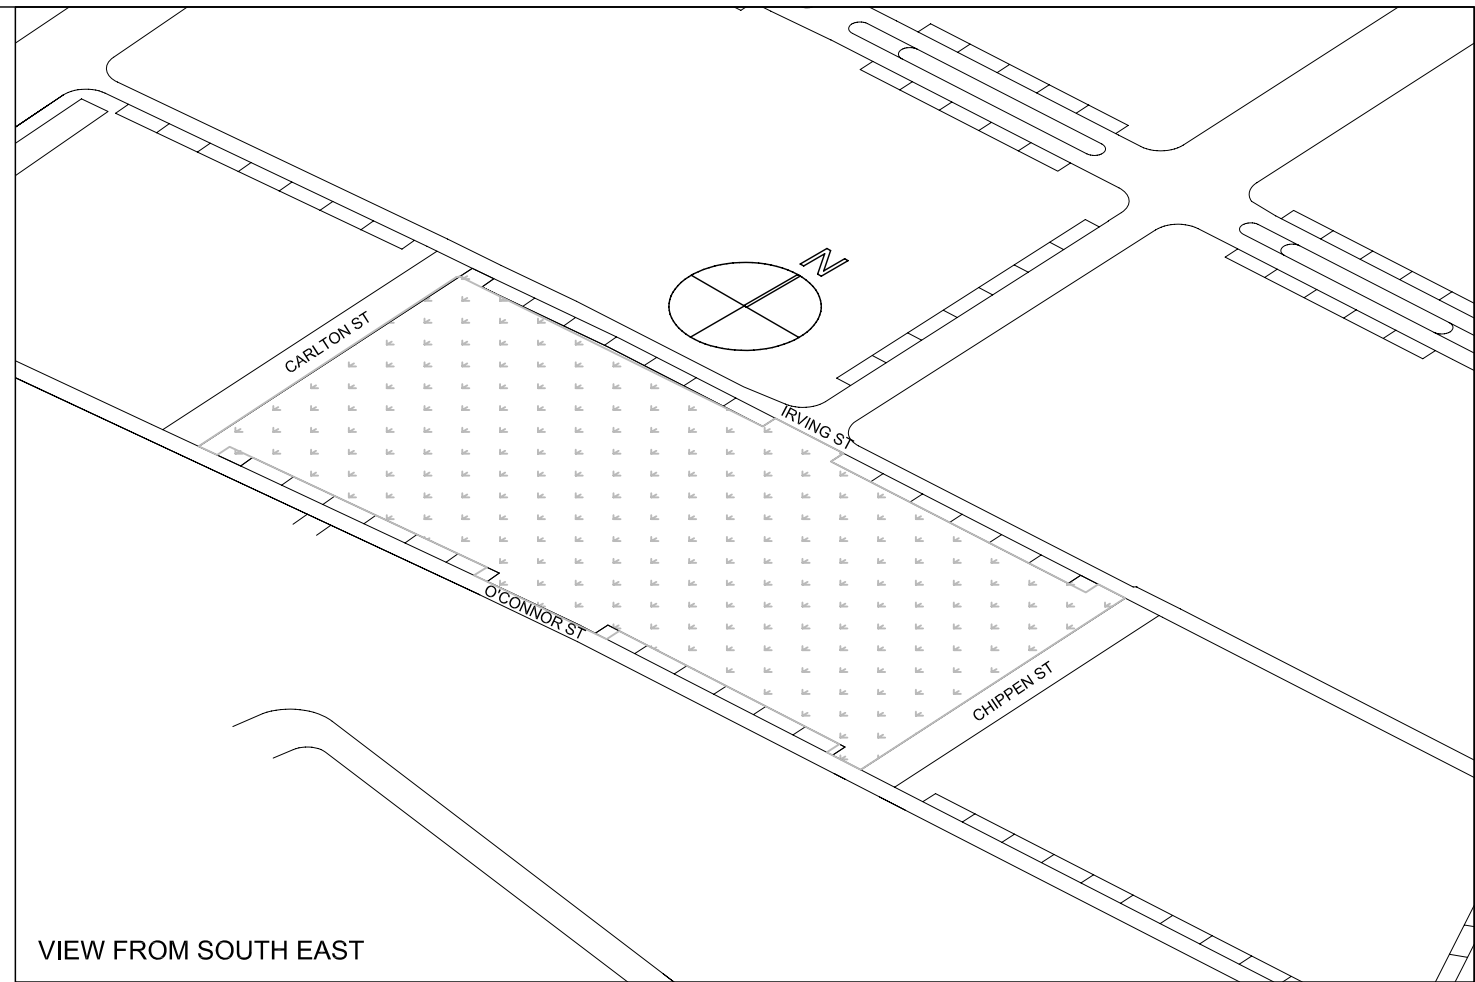

VIEW FROM SOUTH WEST

VIEW FROM SOUTH EAST

VIEW FROM NORTH EAST

VIEW FROM NORTH WEST

Carlton & United Brewery Site
COX/ATA

CONCEPT PLAN ENVELOPES
ISOMETRIC VIEWS - PARK

Drawing Number_REV
 CP_04_A-14-11_05
 Date
 October 2006